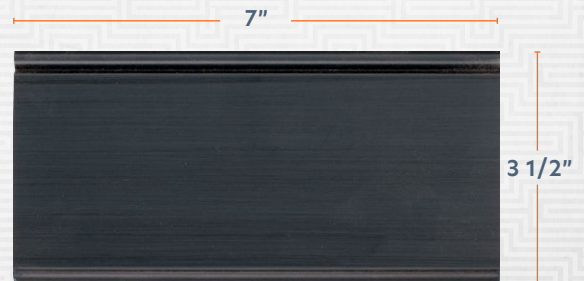

\$70 NET PLUS \$15 FREIGHT

COLOR BLOCK DIMENSIONS ARE 7" X 3 1/2"

EVOKE

CABINETRY UNCOMPLICATED

3738 S. NORMAN, ST. | WICHITA, KS | USA | 67215 | P..... 316.529.3431 | W..... RDHENRY.COM