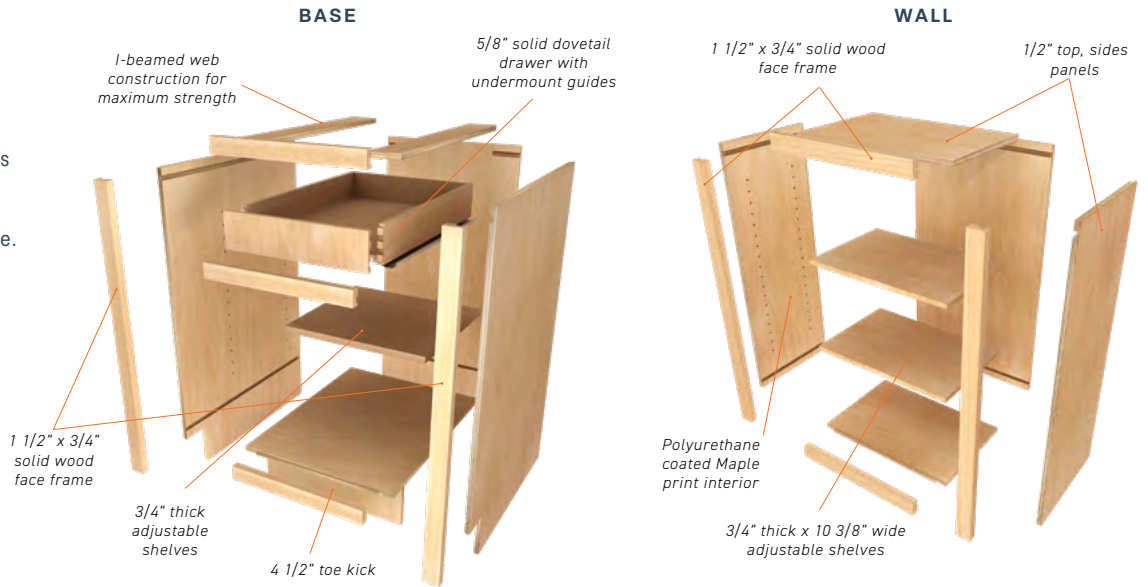

FOR STAINS

FOR PAINTS

CABINET CONSTRUCTION

FRAMED CABINETRY

An American traditional style cabinet construction. Evoke offers plywood and furniture board options which include a 3" I-beam on the base cabinet to maximize as much squareness and strength as possible. Shelves are 3/4" thick and are fully adjustable. Choose from concealed overlay for a traditional look or designer overlay for more modern projects.

POSTS AND LEGS

We offer a variety of storage solutions and accessories that allow you to customize your space to fit your personal style and needs. Below are some of our most requested features.

Base Rollout Trays