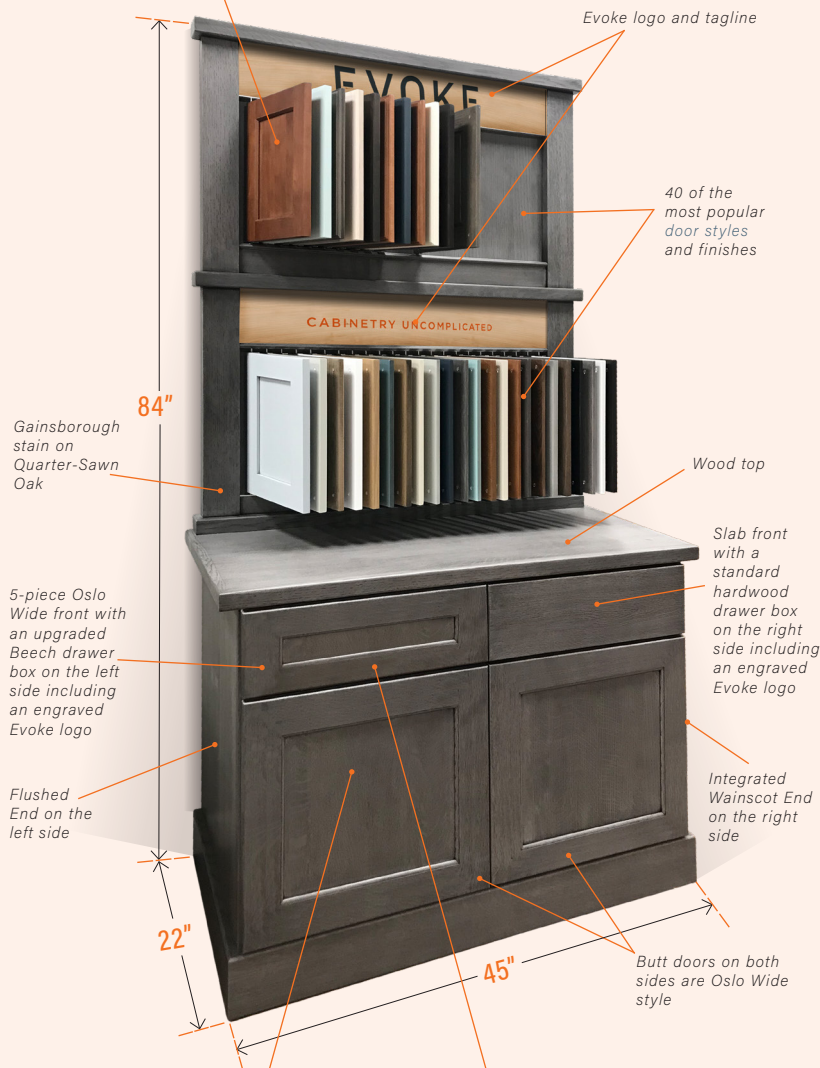

## FEATURES

- Cabinet is constructed of plywood for maximum strength.
- Back of upper section is supported by two 3" x 62" x 3/4" solid wood runners for added support.
- Requires a small footprint in your showroom, at less than 7 square feet. A great alternative to full kitchen displays.
- It will showcase multiple construction options on both sides of the cabinet to display standard vs. upgrade options.
- Includes 40 preselected doors, leaving 6 empty spots for doors of your choosing.
- Two drawers and four rollout shelves are mounted on Blum full extension soft-close guides.
- No dimensional modifications allowed.

Store additional sales aids neatly on any of the four rollout dovetailed shelves. Items shown not included.

Standard hardwood dovetail drawer with full extension soft-close undermount guides.

Email completed form to [CustomerService@rdhenry.com](mailto:CustomerService@rdhenry.com)  
Questions? Contact your Customer Care Specialist at 316.529.3431