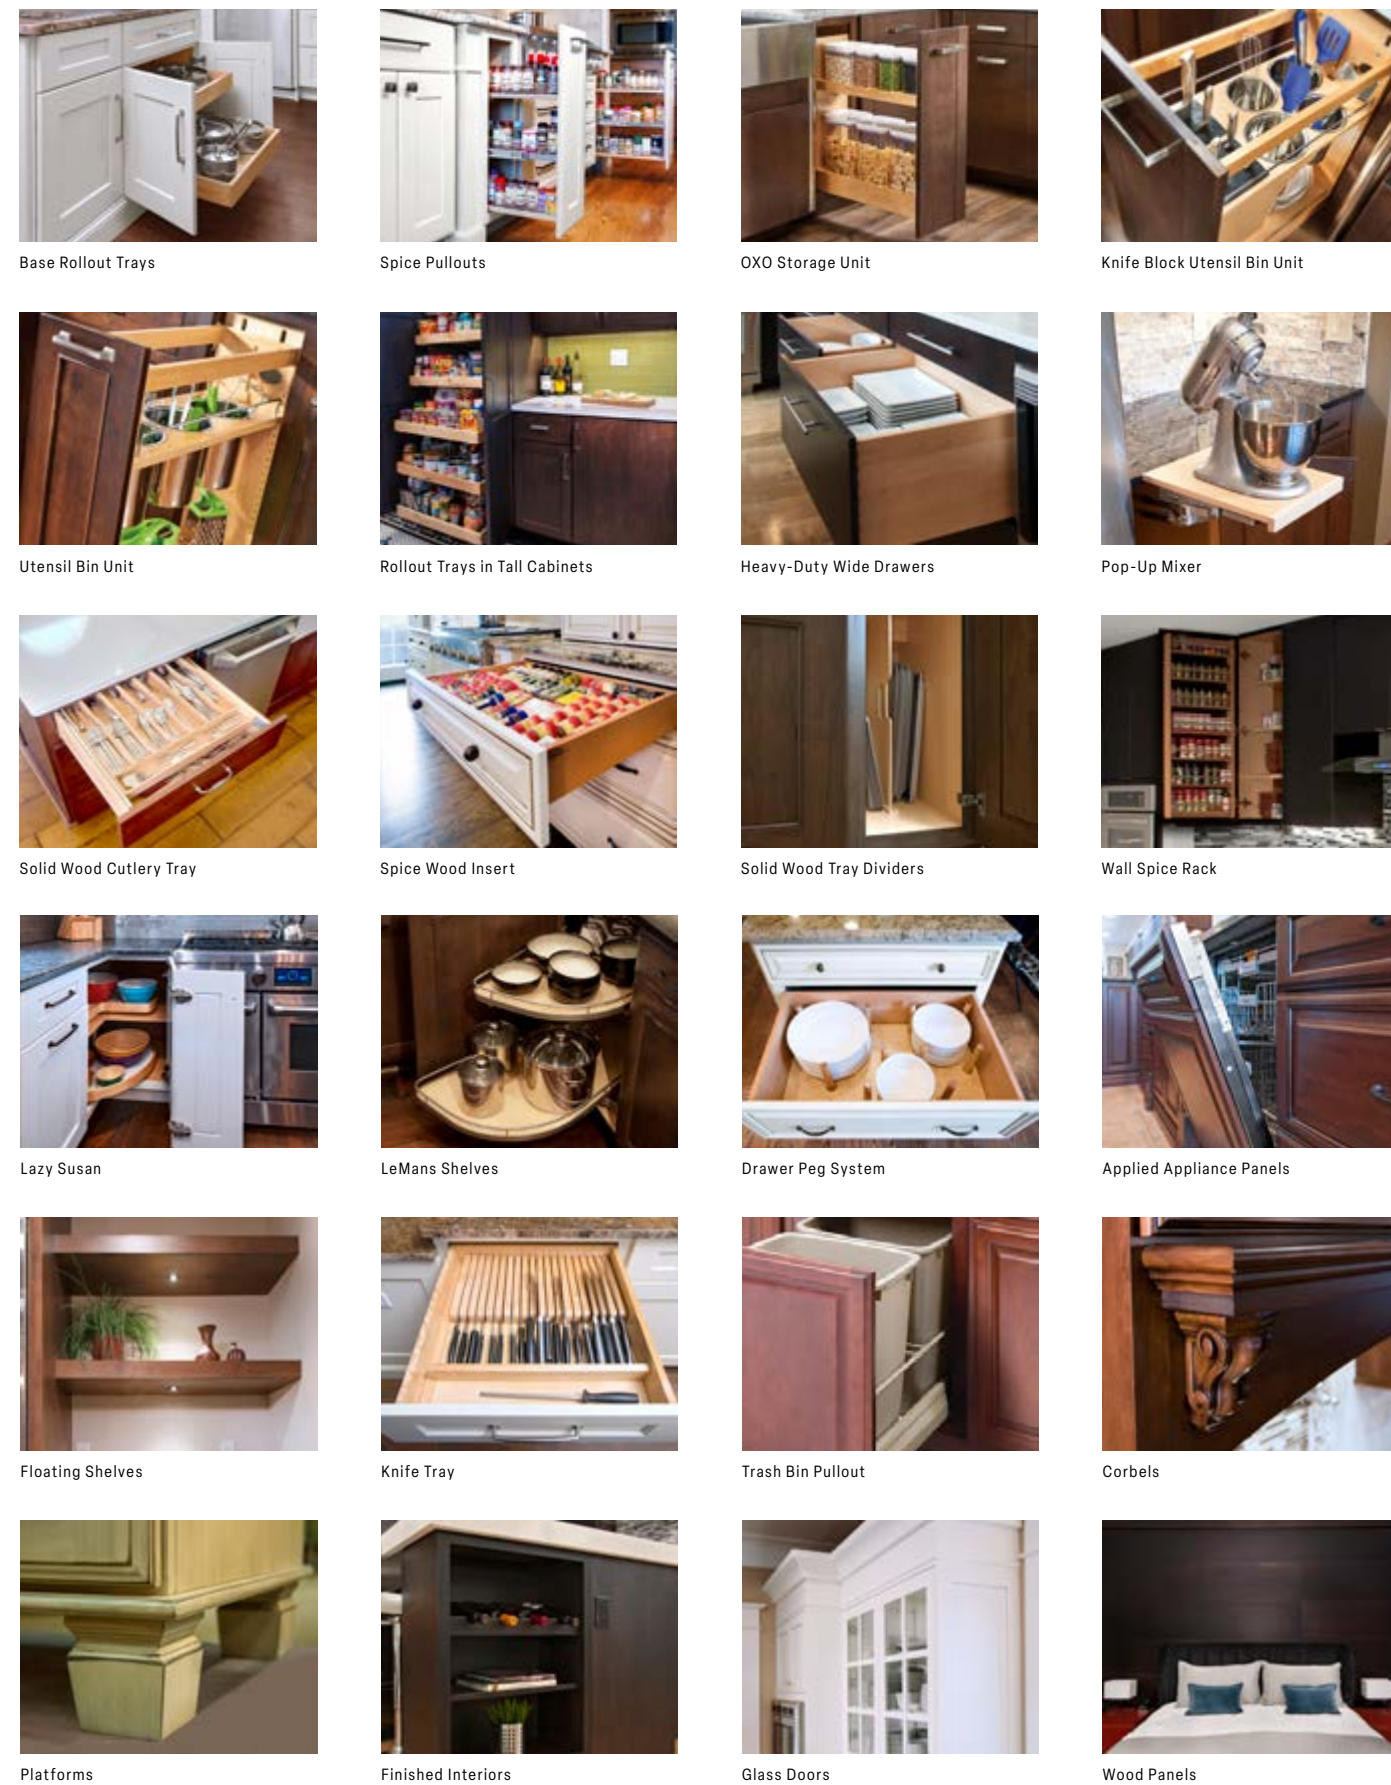

We offer a variety of storage solutions and accessories that allow you to customize your space to fit your personal style and needs. Below are some of our most requested features.