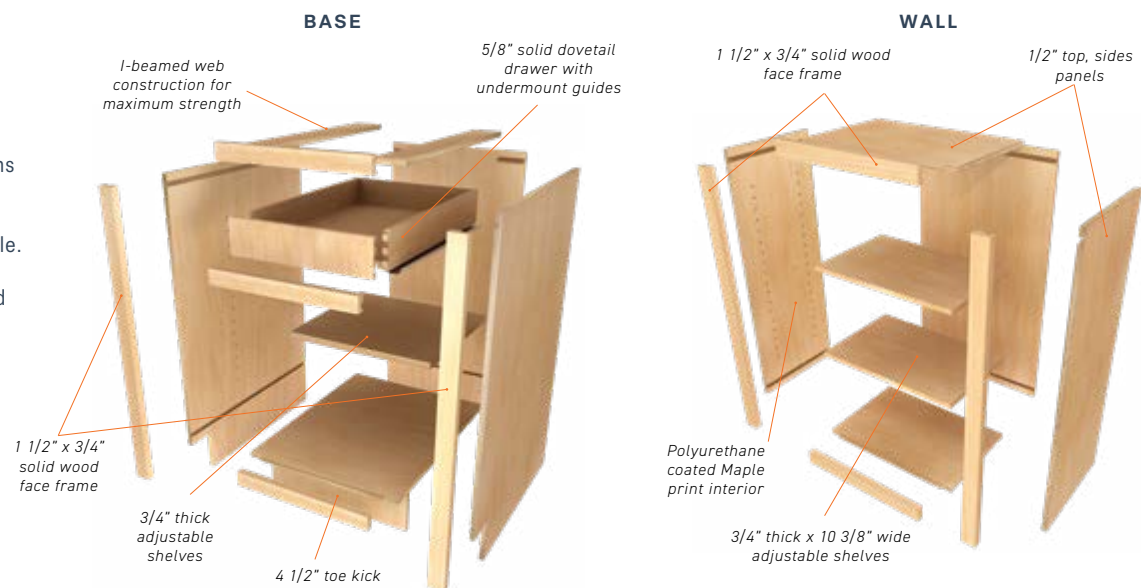

FOR STAINS

FOR PAINTS

CABINET CONSTRUCTION

FRAMED CABINETRY

An American traditional style cabinet construction. Evoke offers plywood and furniture board options which include a 3" I-beam on the base cabinet to maximize as much squareness and strength as possible. Shelves are 3/4" thick and are fully adjustable. Choose from concealed overlay for a traditional look or designer overlay for more modern projects.

POSTS AND LEGS

We offer a variety of storage solutions and accessories that allow you to customize your space to fit your personal style and needs. Below are some of our most requested features.

Aurora Concord Narrow Concord Medium Concord Wide Hampton Narrow Hampton Medium Hampton Wide Kingston Wide Lancaster Montecito Narrow Montecito Medium Montecito Wide