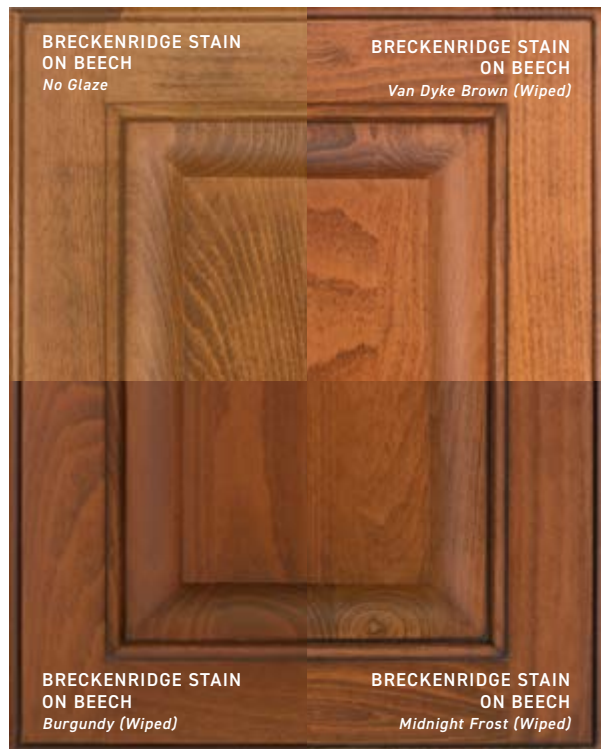

COMPLEX EXPRESSIONS PREMIUM FINISHES

Lakeside, Hickory	Lakeside, QSO	White Sail	Milk Bottle	Farmhouse White	Sanibel	Boardwalk, Hickory	Boardwalk, QSO
Fisherman's Wharf	Sand Dune	Cheyenne, Alder	Cheyenne, Beech	Log Cabin	Stonehenge	Appalachian	Sawdust
Barley	Antler	Antelope Flats	Wildwood	Wren	Cobblestone, Hickory	Cobblestone, QSO	Timber Wolf, Oak
Ghost Ranch, Oak	Ghost Ranch, Alder	Timber Wolf, Alder	Ocean Walk	Irish Stout	Maestro, Beech	Maestro, Oak	Moonlight
Oxford Blue	Lagoon	Timbered Island	Feather Gray	Aspen Silver	Fennel	Watercress	Bambo Grove
Zen	Sparrow Grass	Laurel	Artichoke	Oxblood	Heritage Red	Derby Brown	Saddle Horn
Flint Hills	Cumberland, Alder	Cumberland, Beech					

TECHNIQUE OPTIONS

WIPED GLAZE highlighting is applied to the entire surface of the cabinet and doors and then wiped off leaving hang-up in the recessed areas.

BRUSHED GLAZE is a special technique that leaves brush streaks over the entire surface. Glaze, in any application, will vary slightly from cabinet to cabinet.

FOR STAINS

FOR PAINTS

CABINET CONSTRUCTION

FRAMED CABINETRY

An American traditional style cabinet construction. Evoke offers plywood and furniture board options which include a 3" I-beam on the base cabinet to maximize as much squareness and strength as possible. Shelves are 3/4" thick and are fully adjustable. Choose from concealed overlay for a traditional look or designer overlay for more modern projects.