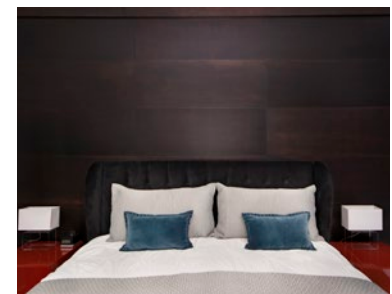

Wood panels