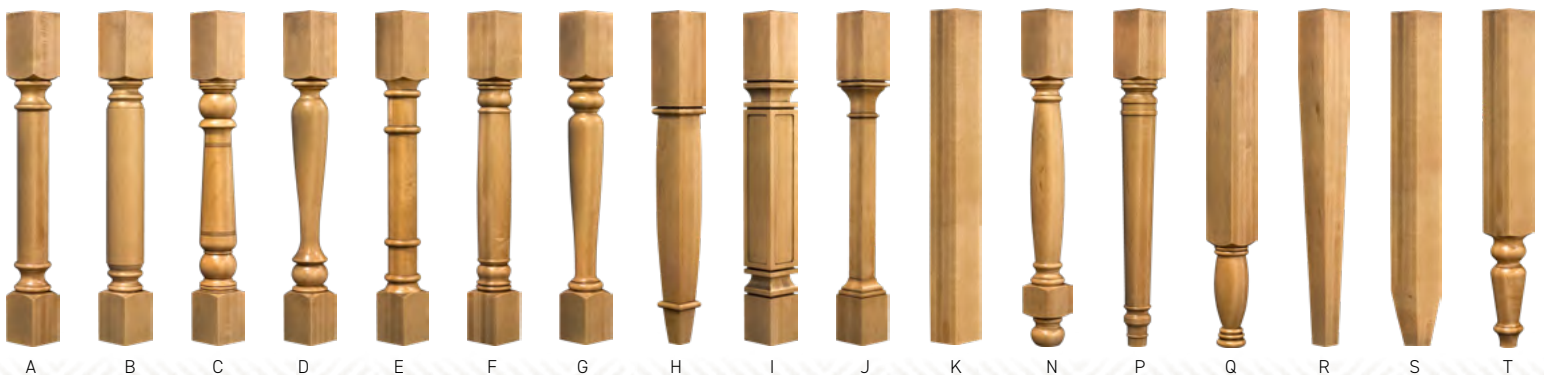

POSTS AND LEGS