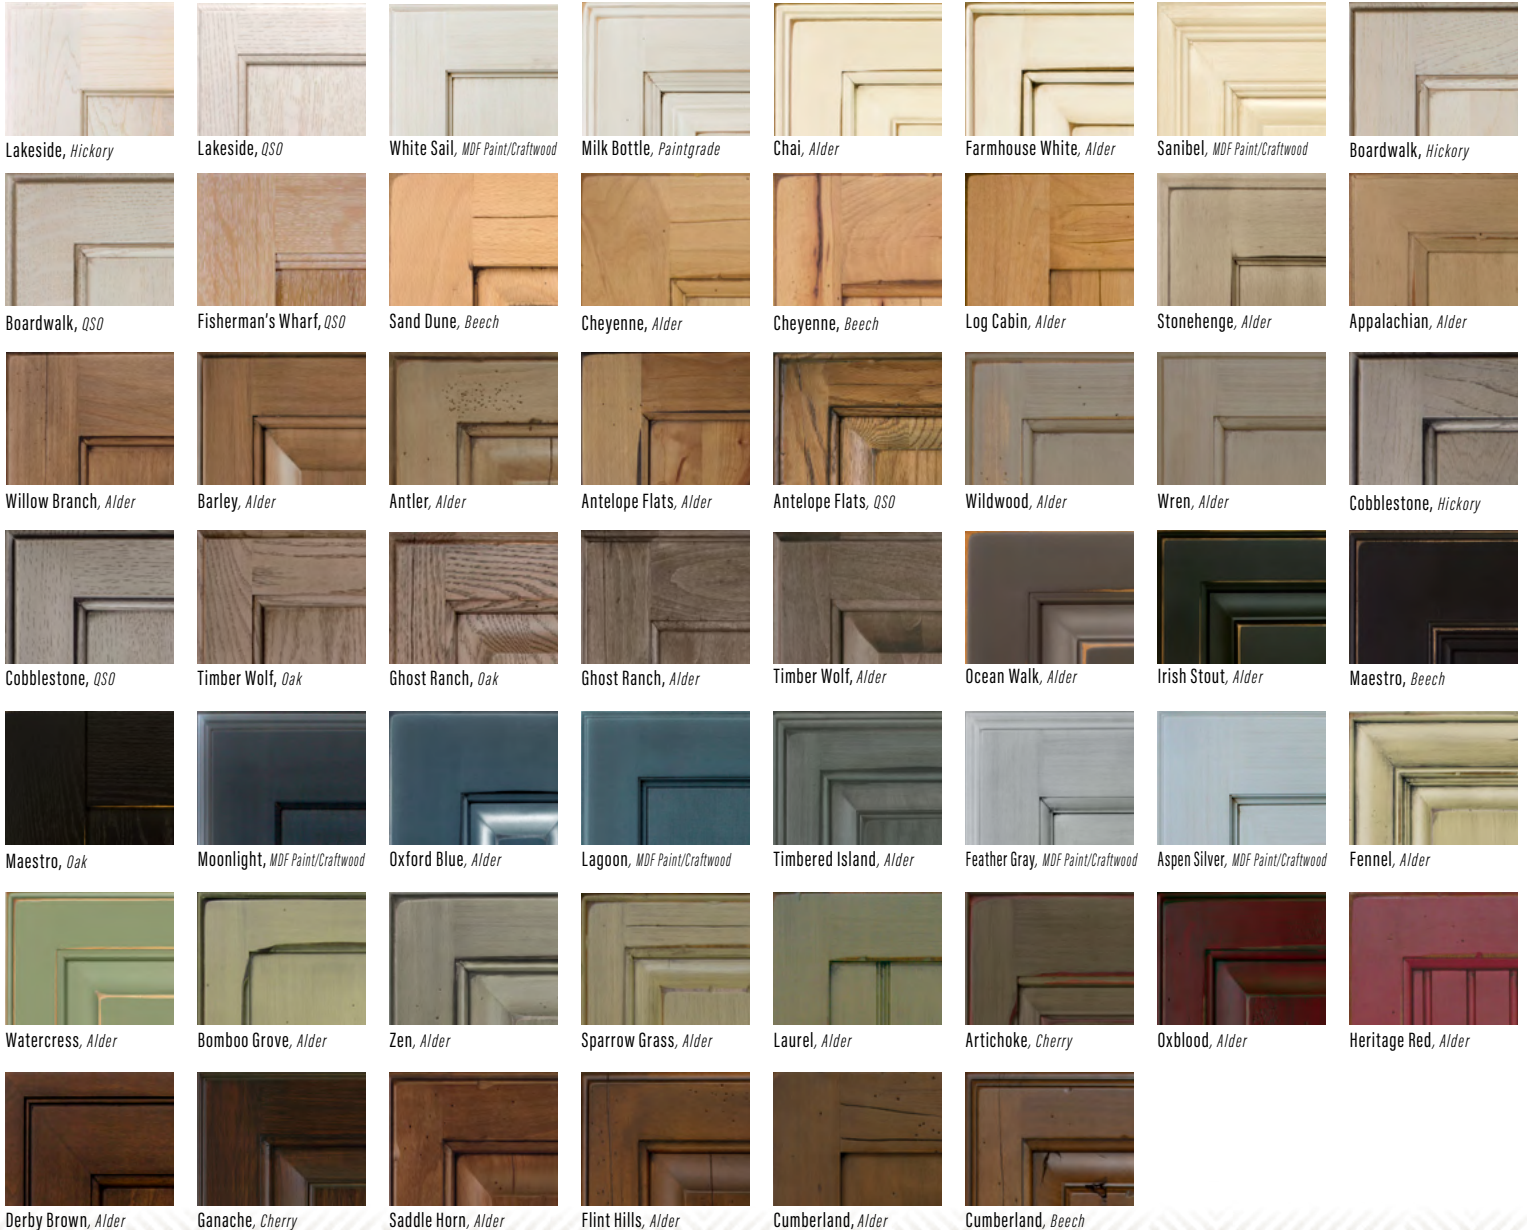

COMPLEX EXPRESSIONS

PREMIUM FINISHES