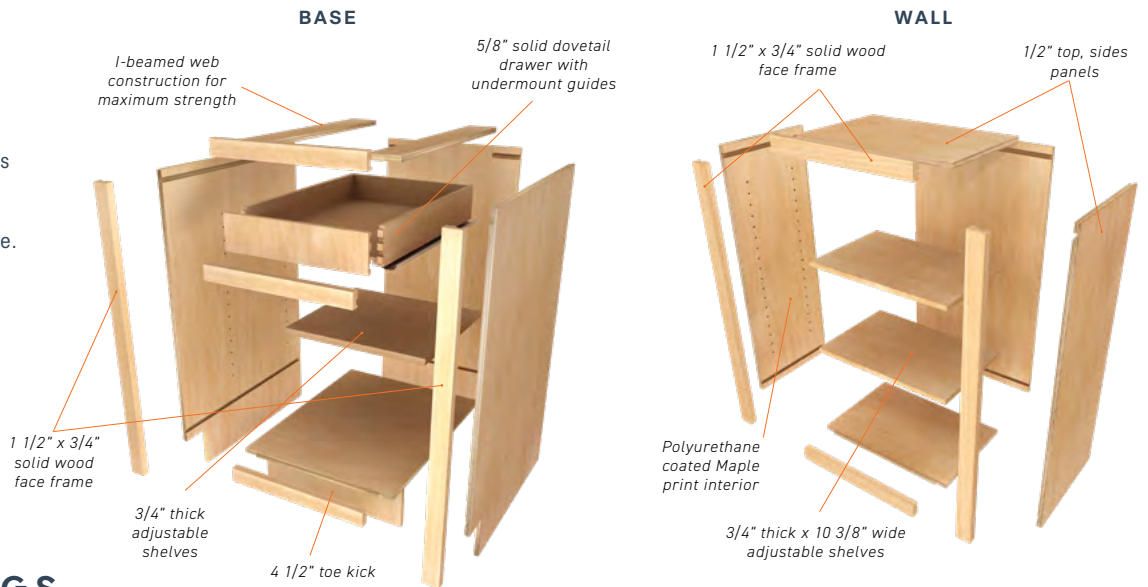

FOR STAINS

FOR PAINTS

CABINET CONSTRUCTION

FRAMED CABINETRY

An American traditional style cabinet construction. Evoke offers plywood and furniture board options which include a 3" I-beam on the base cabinet to maximize as much squareness and strength as possible. Shelves are 3/4" thick and are fully adjustable. Choose from concealed overlay for a traditional look or designer overlay for more modern projects.

POSTS AND LEGS

We offer a variety of storage solutions and accessories that allow you to customize your space to fit your personal style and needs. Below are some of our most requested features.

Base Rollout Trays